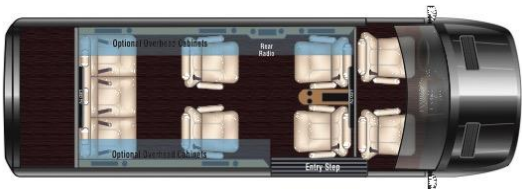

Interior Convenience Options

☒	Large Front Center Floor Console W/12V USB	
☒	SLS Seating Upgrade	
☒	Upgrade Satin Interior Trim Pkg	
☒	3 Folding Lap Top Tables	
☒	2 Power Leg Lifts	
☐	Power Window Shades	
☒	Deluxe Seat Massage (All Cpt Seating Locations)	
☐	Seat Heat (All Cpt Seating Locations)	
☒	Overhead Side Storage Cabinets w/Wood Doors (Deletes Lighted Side Panel grab Handles)	

Exterior Options

☐	Upgrade to Exterior Matte Paint Finish	
☐	Rear VB Air Ride Suspension Upgrade Pkg	
☐	Upgrade Rear Suspension Pkg (Shocks, Springs, Sumo Pkg)	
☐	16" Aluminum Wheel and Mich Tire Upgrade (Single Rear Wheel)	
☒	16" Aluminum Wheel Upgrade (Dual Rear Wheel)	
☐	16" Black Alum Wheel w/All-Terrain BFG Tire Upgrade (Dual Rear Wheel Only)	
☐	18" Brabus Wheel and Tire Upgrade (Single Rear Wheel)	
☒	Front Lower Spoiler	
☐	Rear Hitch W/Wiring Package	

Additional Notes

170"Ext Wheel Base BC	
Total Base Price	____
Total Options	____
(FOB Elkhart IN) Freight	____
Total	____
	____
	____

☒ **STD**