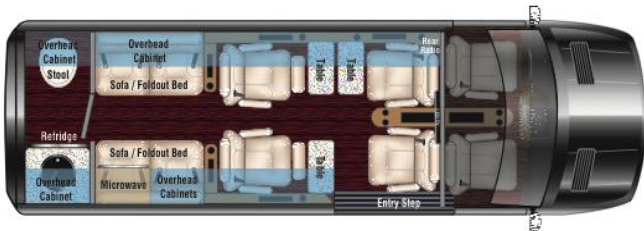

Interior Convenience Options

☒	SLS Seating Upgrade	
☒	Upgrade Satin Interior Trim Pkg	
☐	Deluxe Seat Massage All captain Seating Locations	
☐	Seat Heat Back and Bottom All Captain seating Locations	

Exterior Options

☐	Upgrade to Exterior Matte Paint Finish	
☐	18" Brabus Wheel and Tire Upgrade (Single Rear Wheel Only)	
☒	Suspension Upgrade Pkg	
☐	Rear Hitch W/Wiring Package	

LUXE PKG Incl..	Additional Notes
16" Alum Wheel Upgrade Overhead Side Cabinets Ft Lower Spoiler w/Fog Lamps 2 Power Leg Lifts Rear Bath w/Toilet-Refer-Micro-Sink Under Sofa Storage Shoreline HookUp w/Charger 3 Folding Lap Top Tables Maybach Lighted Center Beam	Add slide drawer fridge

Total Base Price
Total Options
(FOB Elkhart IN) Freight
Total

☒ Full Part
40" TV