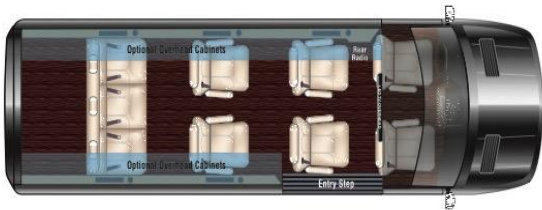

Upgrade Satin Interior Trim Pkg	
	11 Pass Seating Upgrade	
	Large Dr & Pass Front Center Floor Console w/12volt	
x	Slide Drawer Refrigerator Under Sofa	
2	Folding Console Lap Tables	
	Power Leg Lifts Mid Chairs only	
	Deluxe Seat Massage (Specify Location)	
	Seat Heat Back and Bottom (Specify Location)	
	Overhead Side Storage Cabinets w/Wood Doors	

Exterior Options

	Upgrade to Exterior Matte Paint Finish	
x	Upgrade Rear Suspension Pkg	
	16" Aluminum Wheel Upgrade (Dual Rear Wheel)	
	16" Aluminum Wheel and Tire Upgrade (Single Rear Wheel)	
	18" Wheel and Tire Upgrade (Single Rear Wheel)	
x	Front Lower Bumper Fascia w/Fog Lamps	
	Rear Hitch W/Wiring Package	

Additional Notes

Total Base Price	____
Total Options	____
(FOB Elkhart IN) Freight	____
Total	____
	____
	____

x