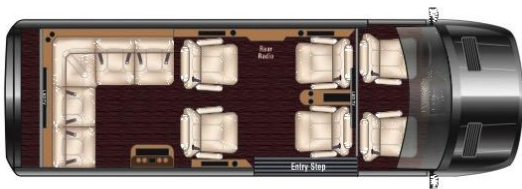

Additional Notes

170"Ext Wheel Base BC

Total Base Price

Total Options

(FOB Elkhart IN) Freight

Total

Club J

* Midwest Automotive Designs Reserves the Right to Change any Std or Optional Features without Notice.
 ** Photos may Not depict the Actual product.