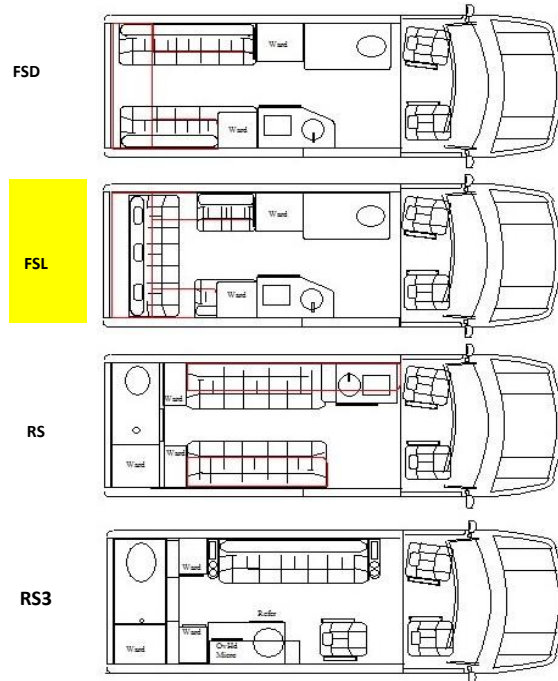

Unit Number	4929
Chassis Number	3C6URVUG5HE553345

- Floor Plan**
- FSD  
 FSL  
 RS  
 RS3
- INTERIOR WALL COLOR**
- Sand  
 Medium Graphite  
 Milkweed
- INTERIOR SEATING COLOR**
- Sand  
 Black  
 Medium Graphite  
 Milkweed
- Seating Style**
- Maybach Seating Pattern  
 AMG Single Needle Diamond Pattern  
 SLS Double Needle Diamond Pattern
- PIPING AND STICH COLOR**
- Sand  
 Black  
 Medium Graphite  
 Truffle  
 Milkweed
- WOOD COLOR**
- Black Burl  
 Walnut Burl  
 Satin Interior Wood Finish
- EXTERIOR COLOR**
- Bright Silver Met  
 Black  
 Granite Crystal Met  
 Sandstone Pearl  
 Custom Paint or Satin Exterior Finish
- AVAILABLE OPTIONS**
- Power Drop Down Bed (On FSD & FSL)  
 Side and Rear Screen Door  
 Level C7 Extreme JL Audio Upgrade  
 Onan 2.5 Propane Generator  
 300 Amp Hr. Lithium Batteries w/ BMS  
 Eco-Freedom Package  
 Complete Roof Rack w/ Ladder  
 Macerator w/ Power Hose Reel