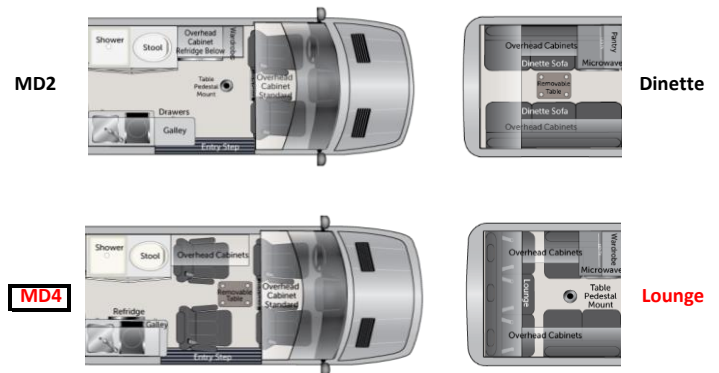

2018 Mercedes Benz Sprinter "Patriot Cruiser"

DATE: _____
 RETAIL NAME: _____
 ORDERED BY: _____
 SALESPERSON: _____
 CITY/STATE: _____

Unit Number	5368
Chassis Number	WDAPF4CC7JP646559

- FLOOR PLAN**
- MD2 N/C
 MD4
- REAR SEATING CONFIGURATION**
- Dinette Seating N/C
 Lounge Seating **N/C**
 Power Drop Down Bed
- INTERIOR WALL COLOR**
- Sand N/C
 Medium Graphite **N/C**
 Milkweed N/C
- INTERIOR SEATING COLOR**
- Sand N/C
 Black N/C
 Medium Graphite **N/C**
 Milkweed N/C
- SEATING STYLE**
- Maybach Seating Pattern** **N/C**
 AMG Double Needle Diamond Pattern
- PIPING AND STICH COLOR**
- Sand N/C
 Black **N/C**
 Medium Graphite N/C
 Truffle N/C
 Milkweed N/C
- WOOD COLOR**
- Walnut Burl N/C
 Dark Denali **N/C**
 Satin Interior Wood Finish
- EXTERIOR COLOR**
- Arctic White N/C
 Metallic Silver
 Jet Black
 Graphite
 Custom Paint or Satin Exterior Finish
- AVAILABLE OPTIONS**
- Air Ride Rear Suspension
 4 Camera System
 Front Spoiler w/ Fog Lights
 Side and Rear Screen Door
 Delete Storage, add 28" HDTV (MD4 Only)
 Level C7 Extreme JL Audio Upgrade
 Freedom e-Gen Package
 300 Amp Hr. Lithium Batteries w/ BMS
 Complete Roof Rack w/ Ladder
 Hitch Mount Spare Tire Carrier
 Macerator w/ Power Hose Reel
 Front Satellite Radio

- FRONT FLOOR MATS**
- Sand N/C
 Black **N/C**
- CHASSIS**
- RWD 3500 170EXT 3.0L Turbo diesel** **N/C**
 4x4 Chassis Upgrade
 Off-Road Tires
- TRANSPORTATION**
- Factory Pick-Up
 1,120 Driven
 Trucked

Base Price

Options Total

Destination Charge FOB Elkhart IN

Comments

* **Front Overhead ProAir System**